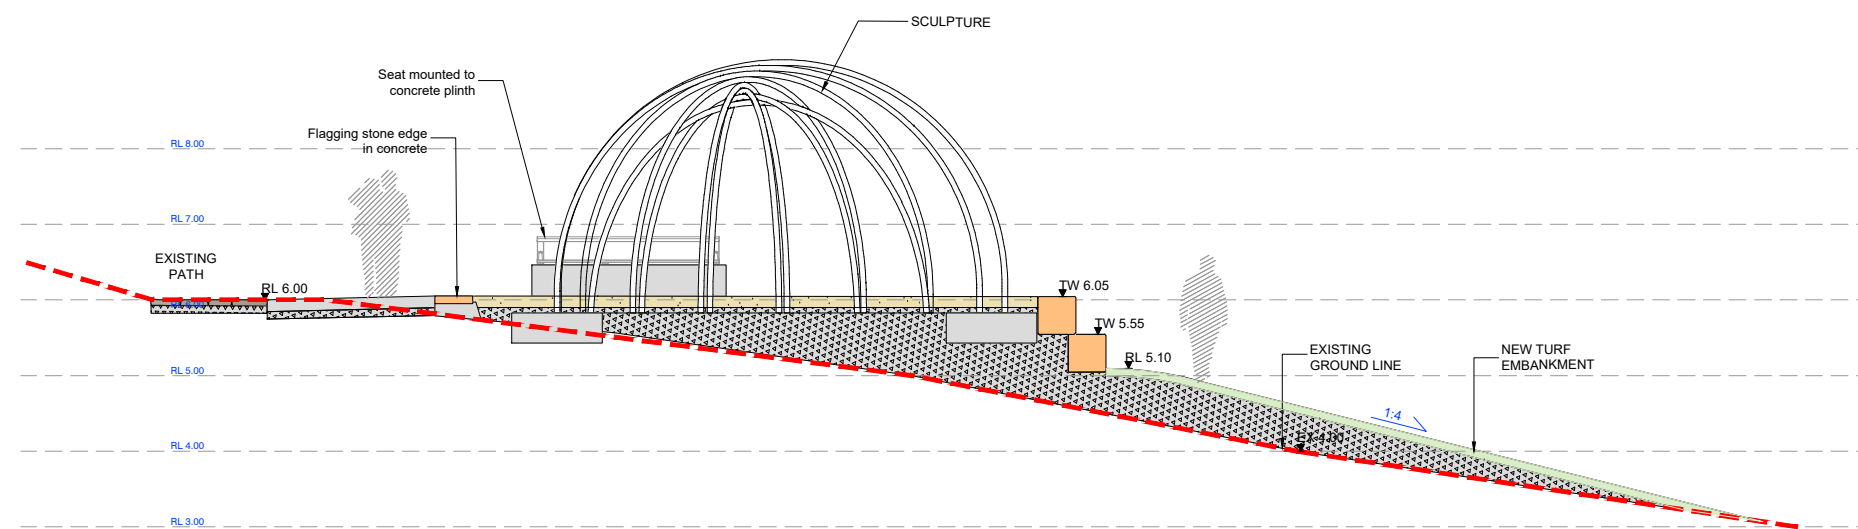

PLAN - SCALE 1:100 @ A1

LOCATION DIAGRAM

VIEW 1 from existing pathway

SECTION A-A - SCALE 1:50 @ A1

LEGEND

	NEW TURF
	NEW GARDEN BED
	DECO GRANITE
	NEW CONCRETE
	SANDSTONE LOGS 1000 X 500 X 500 mm
	FLAGGING STONE EDGE
	CURVED SEAT ON CONCRETE PINTH