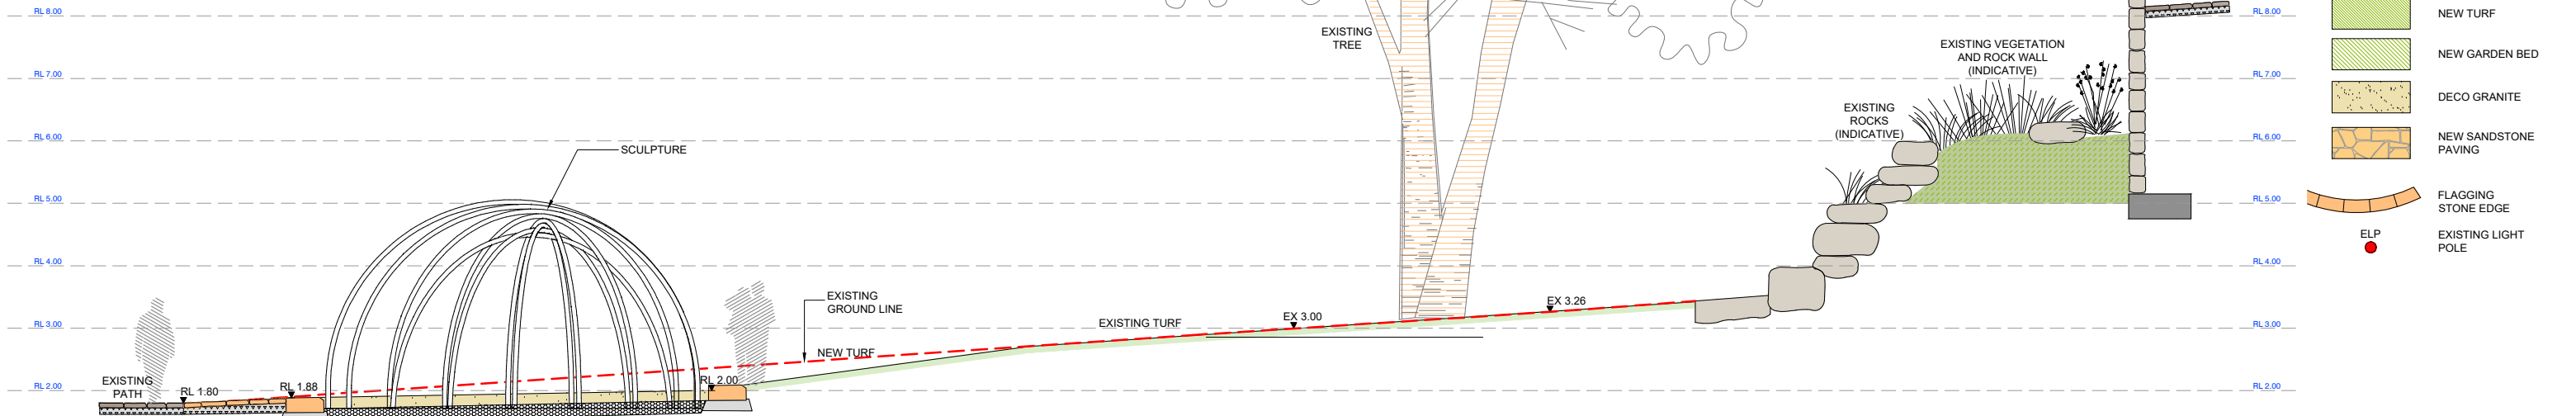

LOCATION DIAGRAM

VIEW 1 from existing pathway Access with sandstone path

PLAN - SCALE 1:100 @ A1

ABORIGINAL SURVIVAL MEMORIAL

Illoura Reserve - Weston St, Balmain, NSW

MEMORIAL CONCEPT OPTION 1B

DRAWING NO. SK 02 ISSUE B DATE July 2024 ARTIST CLIENT LANDSCAPE ARCHITECT