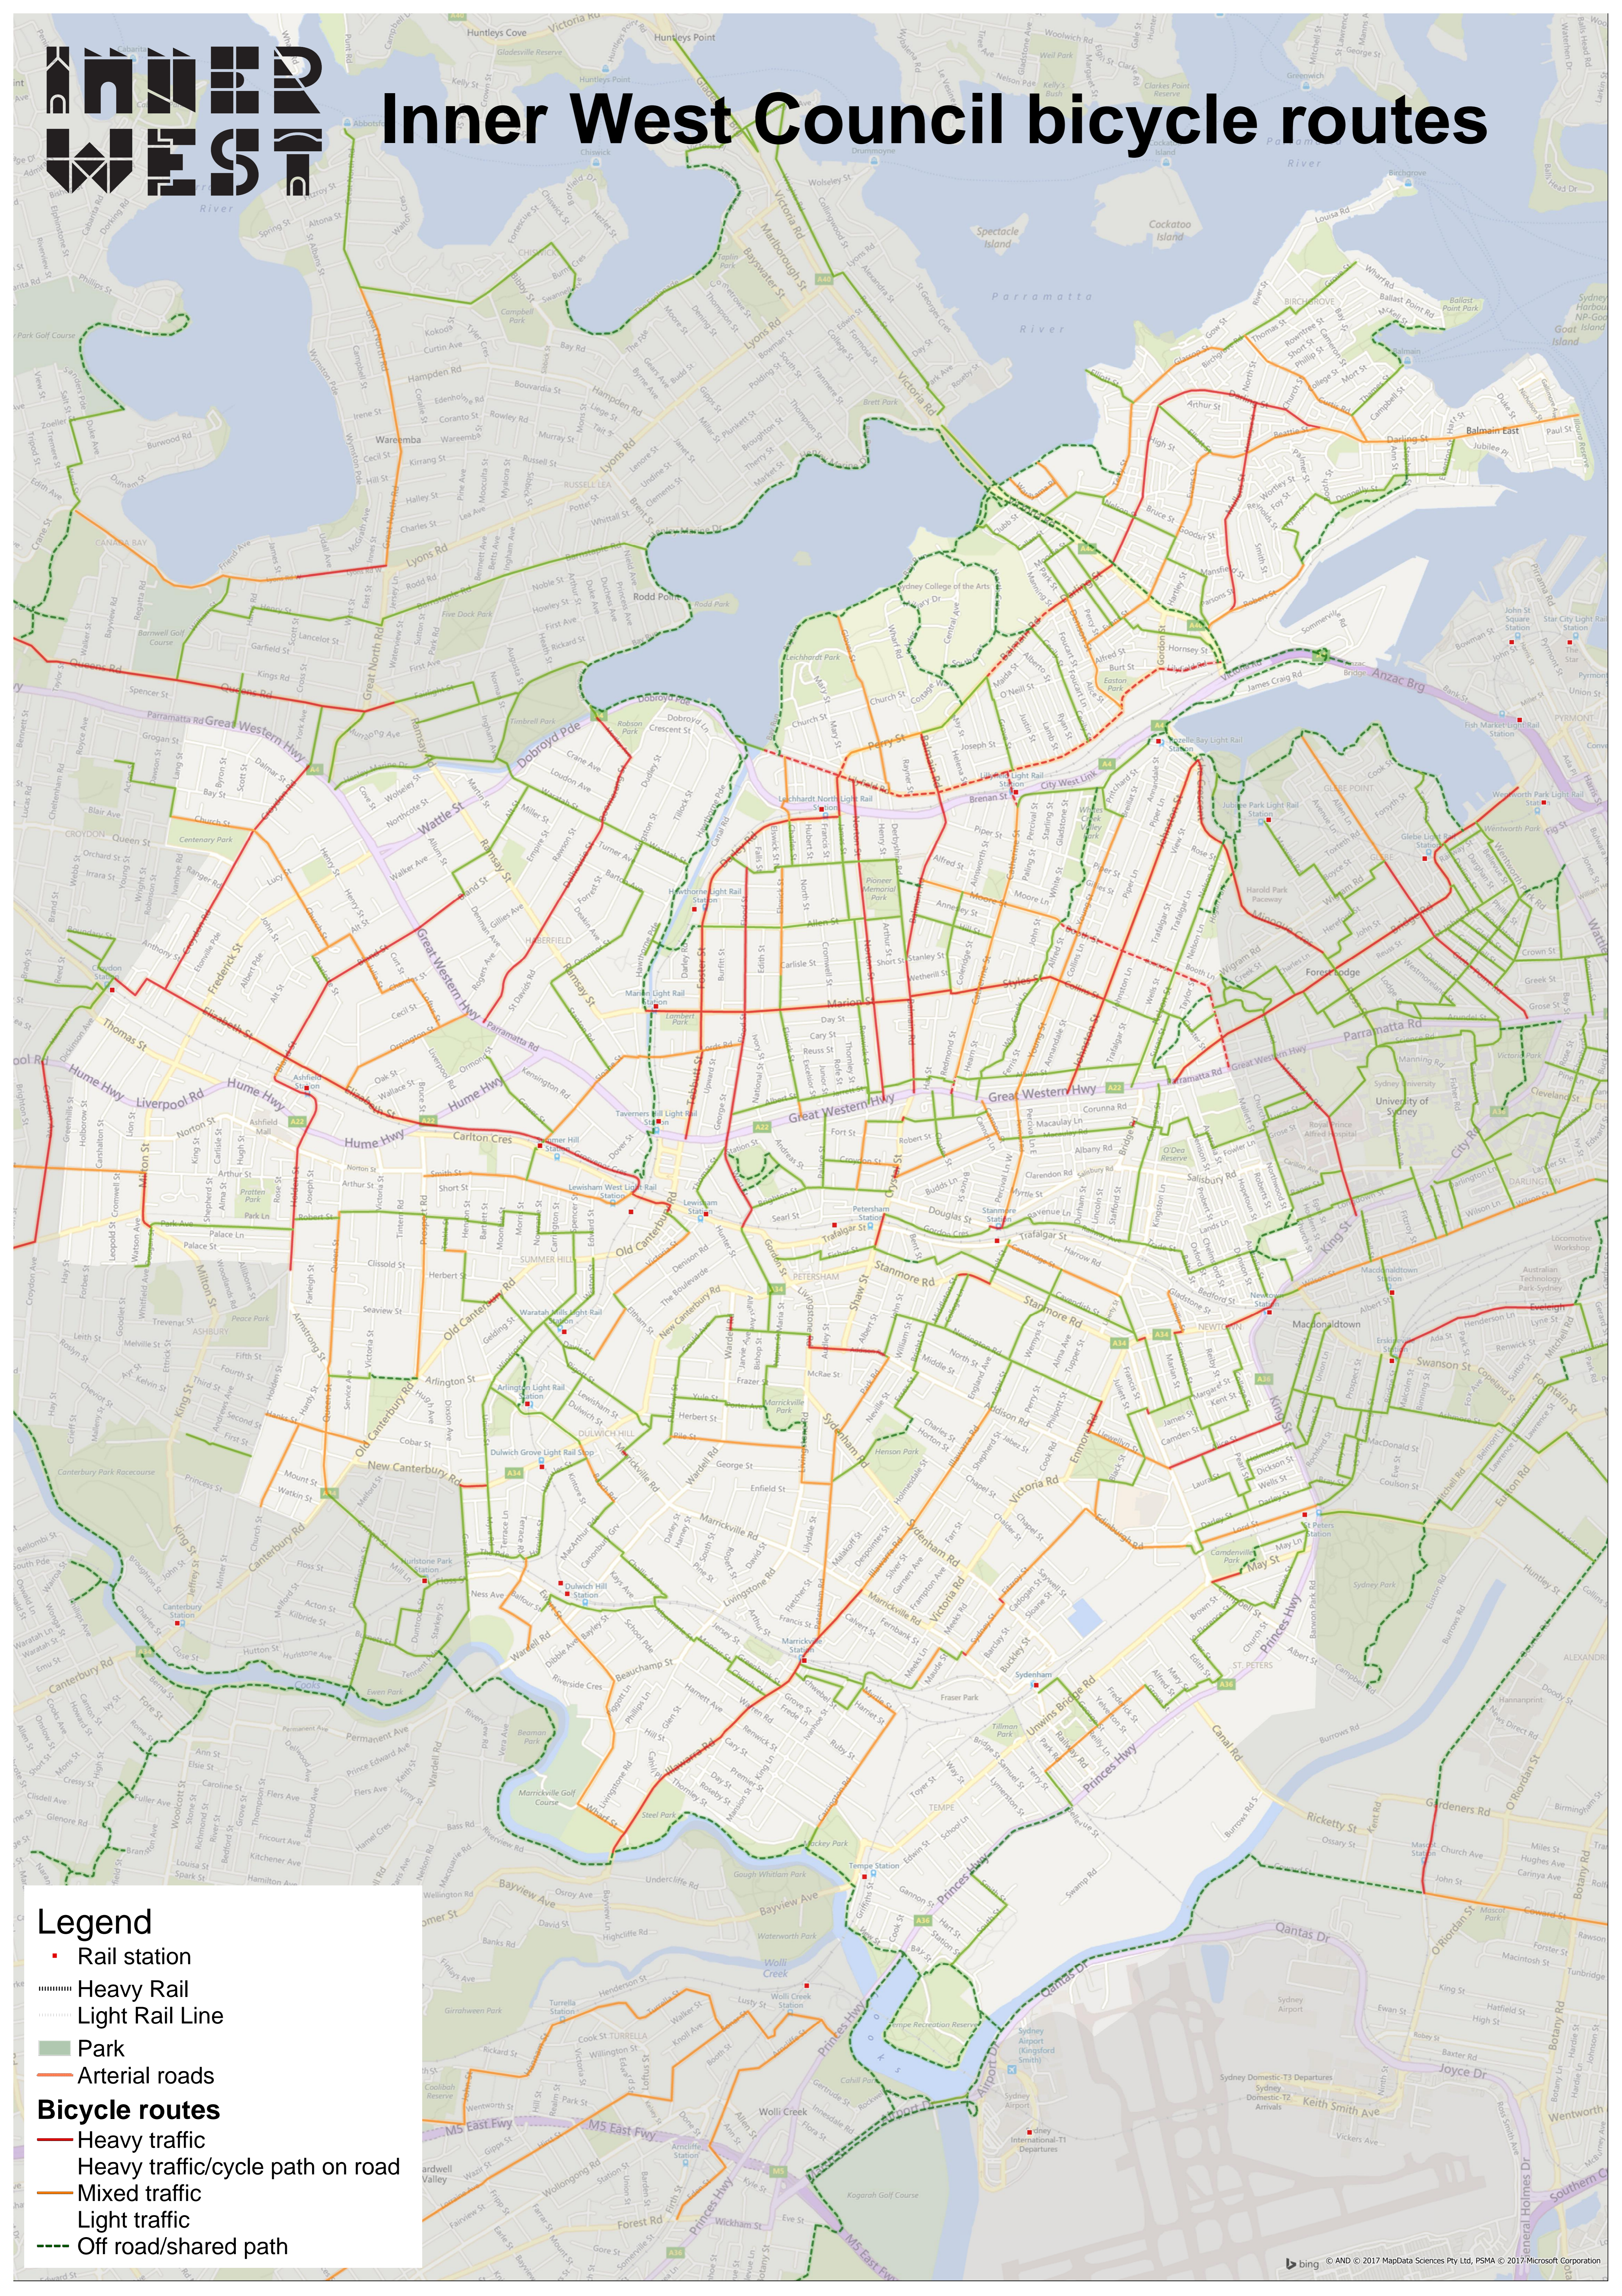

Inner West Council bicycle routes

Legend

- Rail station
- ▬ Heavy Rail
- ▬ Light Rail Line
- Park
- ▬ Arterial roads
- Bicycle routes**
- ▬ Heavy traffic
- ▬ Heavy traffic/cycle path on road
- ▬ Mixed traffic
- ▬ Light traffic
- ▬ Off road/shared path