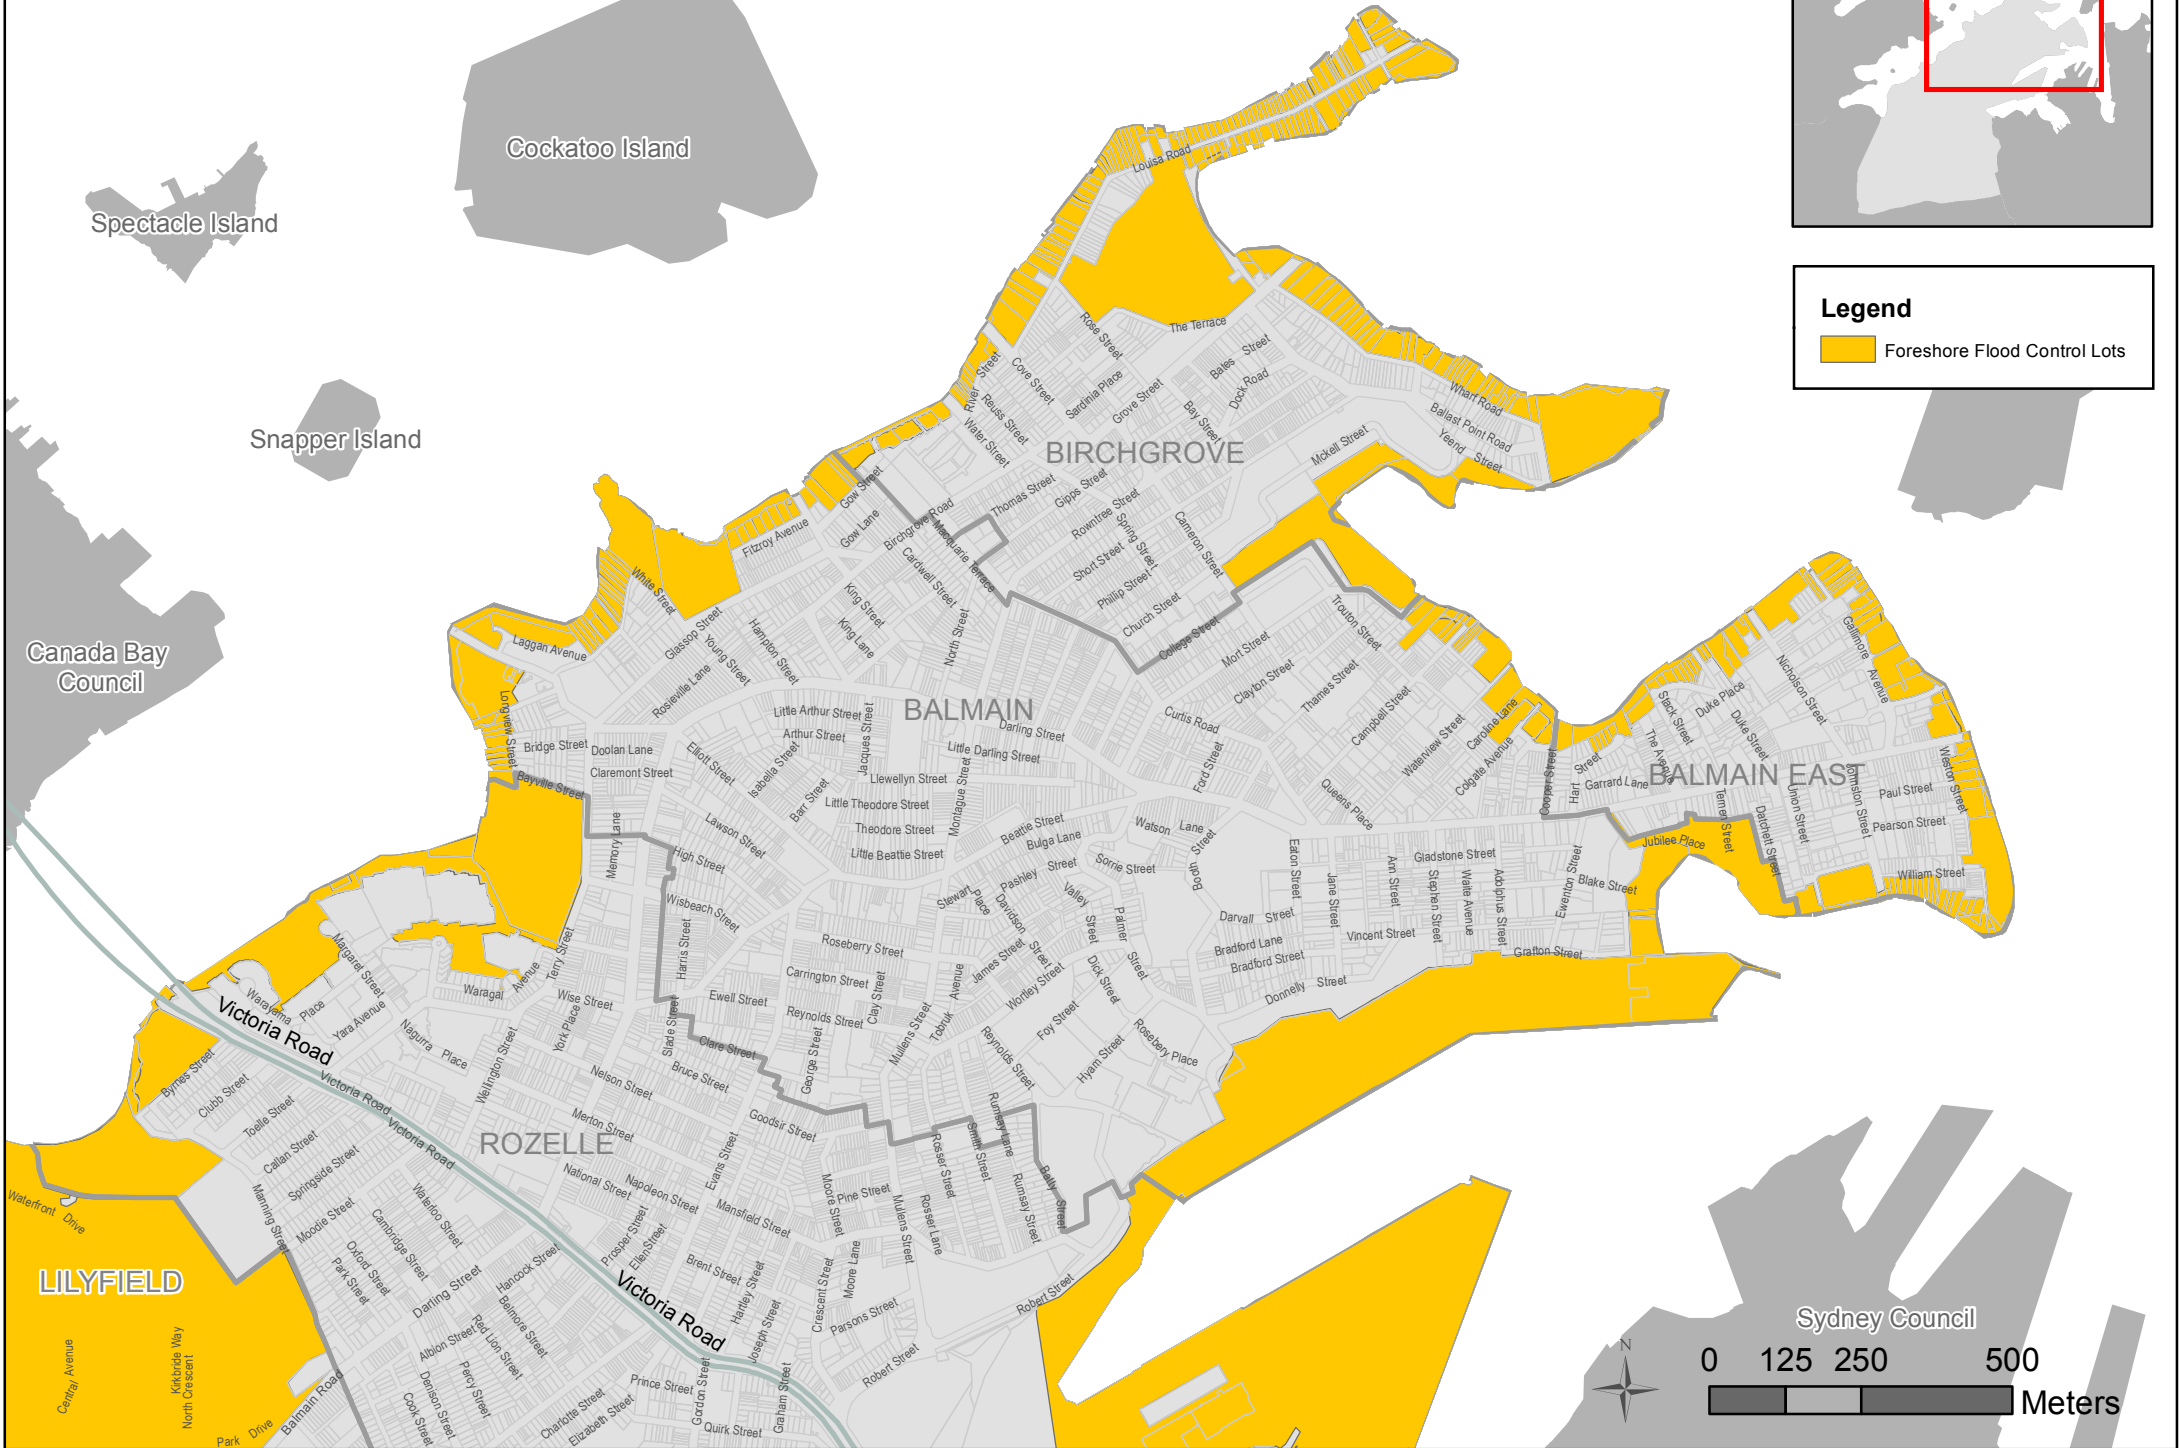

Legend

 Foreshore Flood Control Lots

Spectacle Island

Cockatoo Island

Snapper Island

Canada Bay Council

Sydney Council

LILYFIELD

Victoria Road

ROZELLE

BALMAIN

BIRCHGROVE

BALMAIN EAST