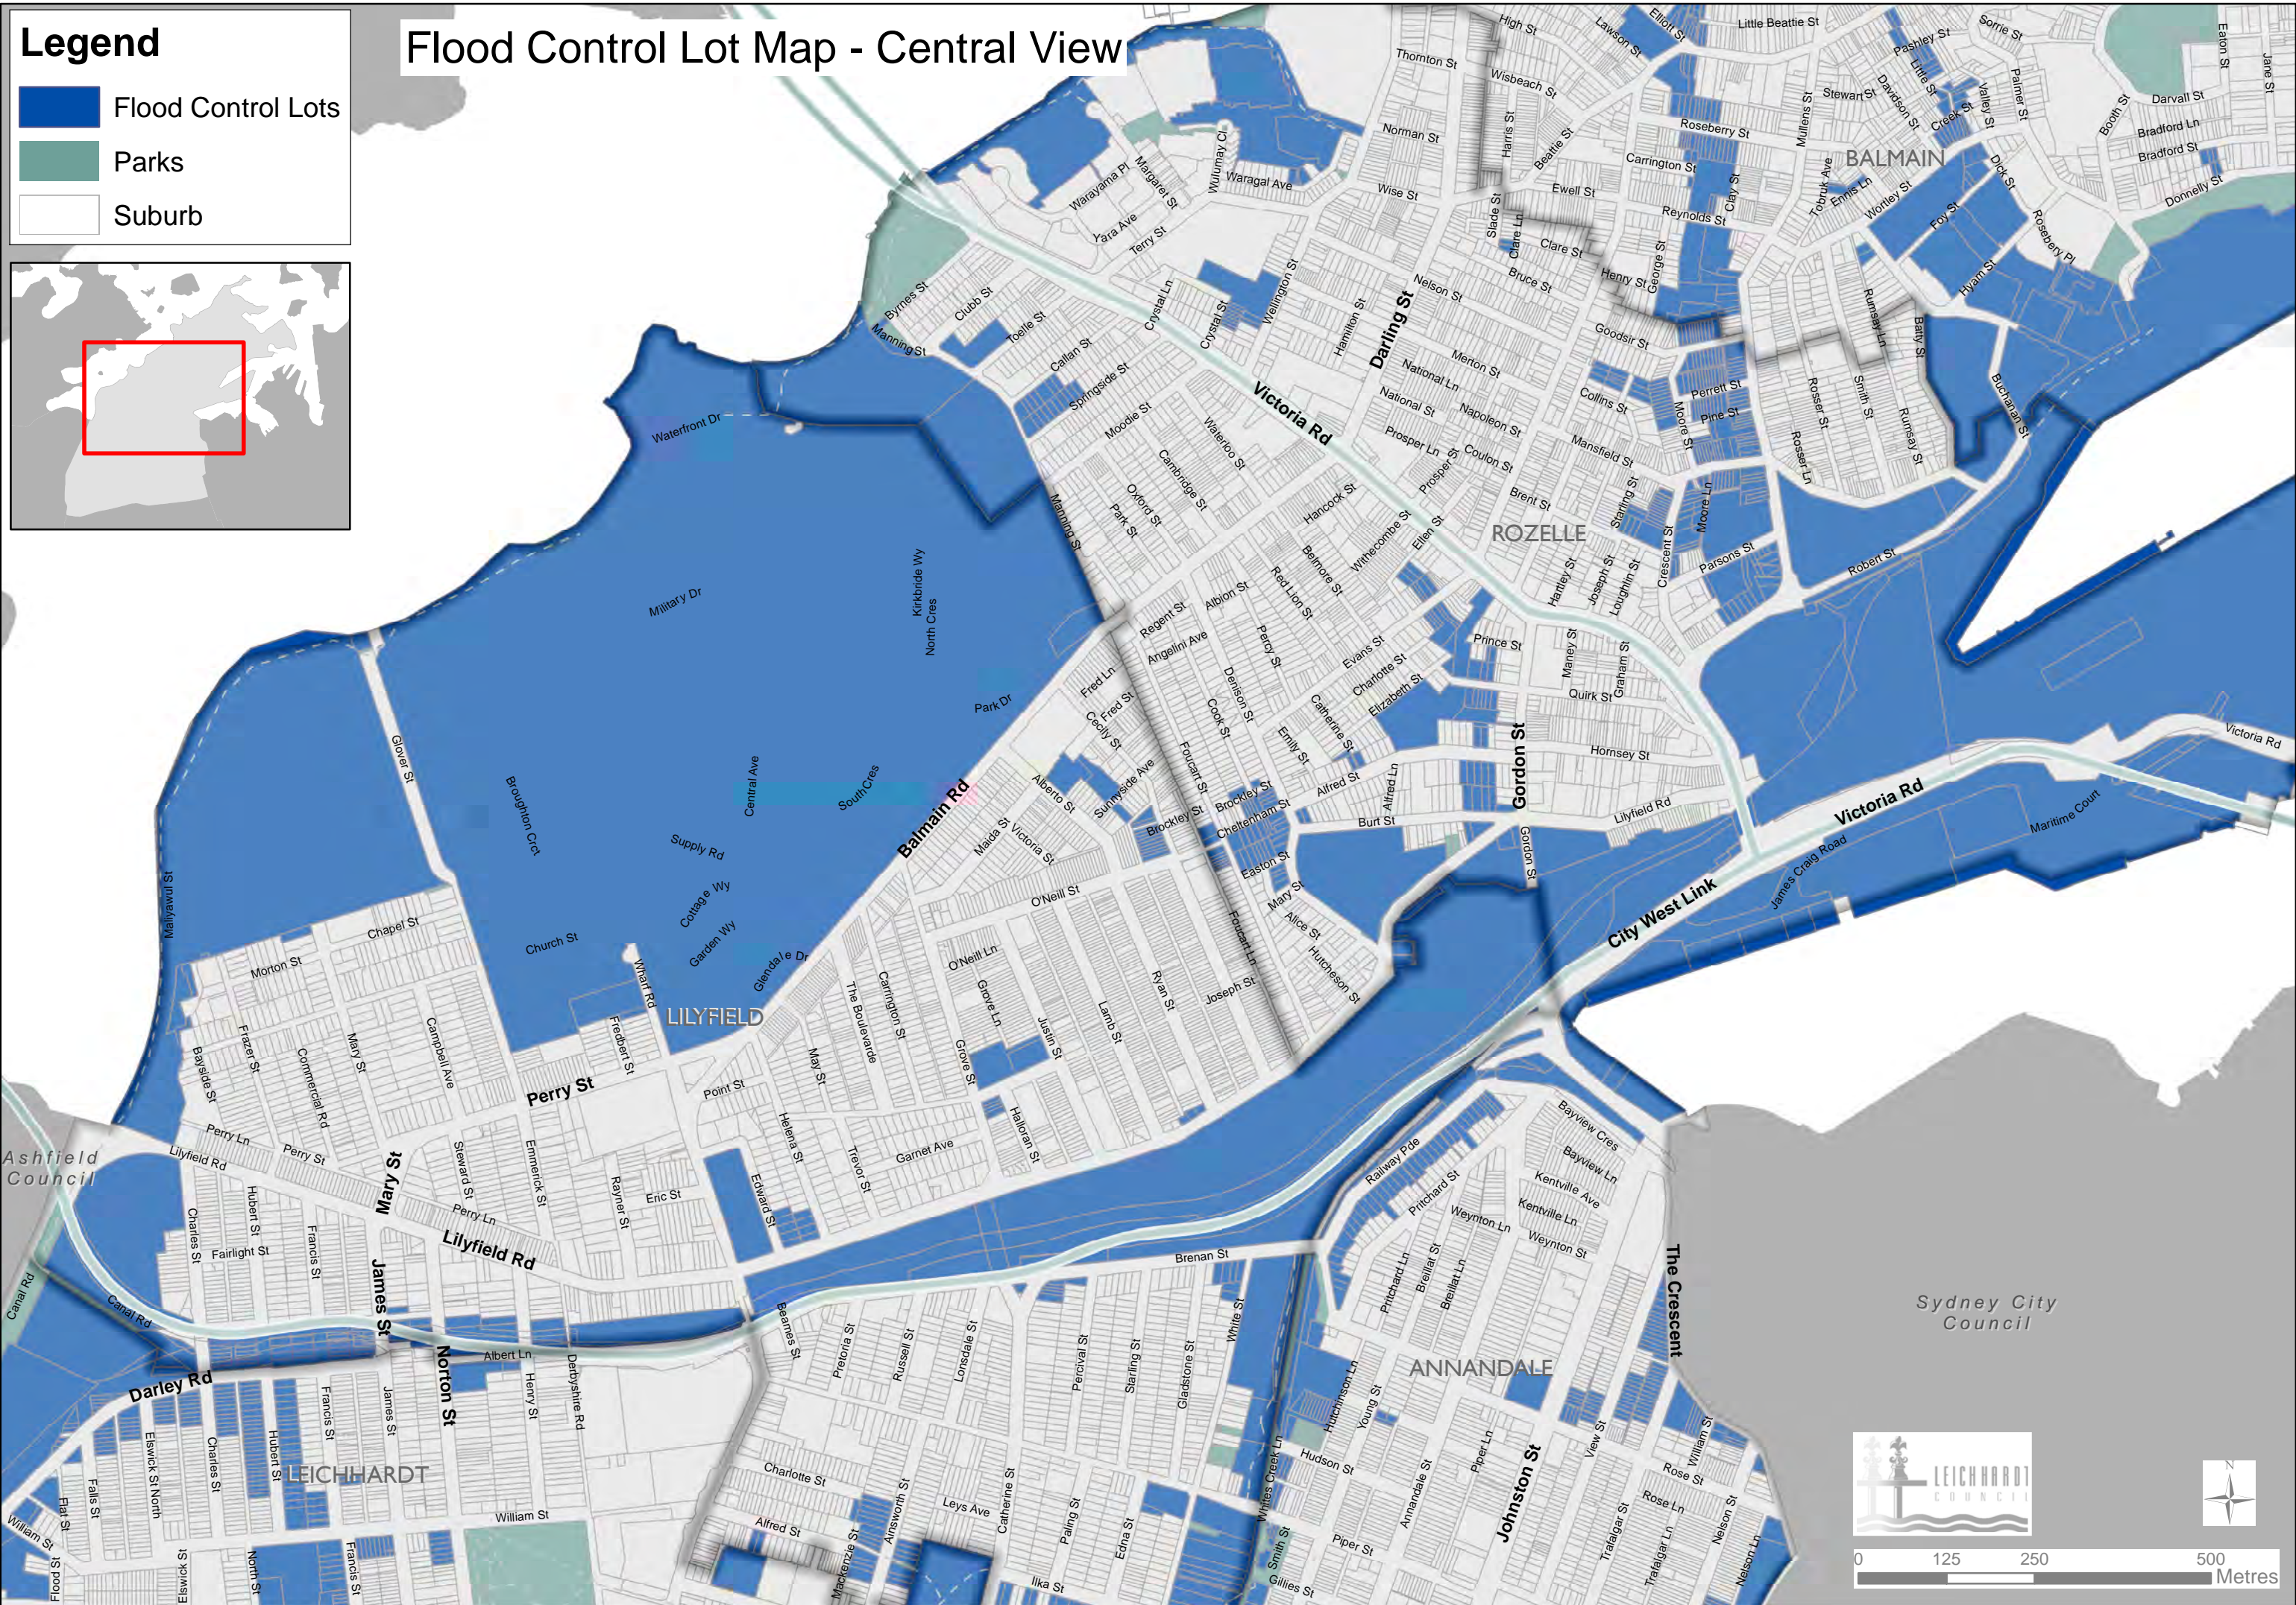

Legend

-  Flood Control Lots
-  Parks
-  Suburb

Flood Control Lot Map - Central View

Ashfield Council

Sydney City Council