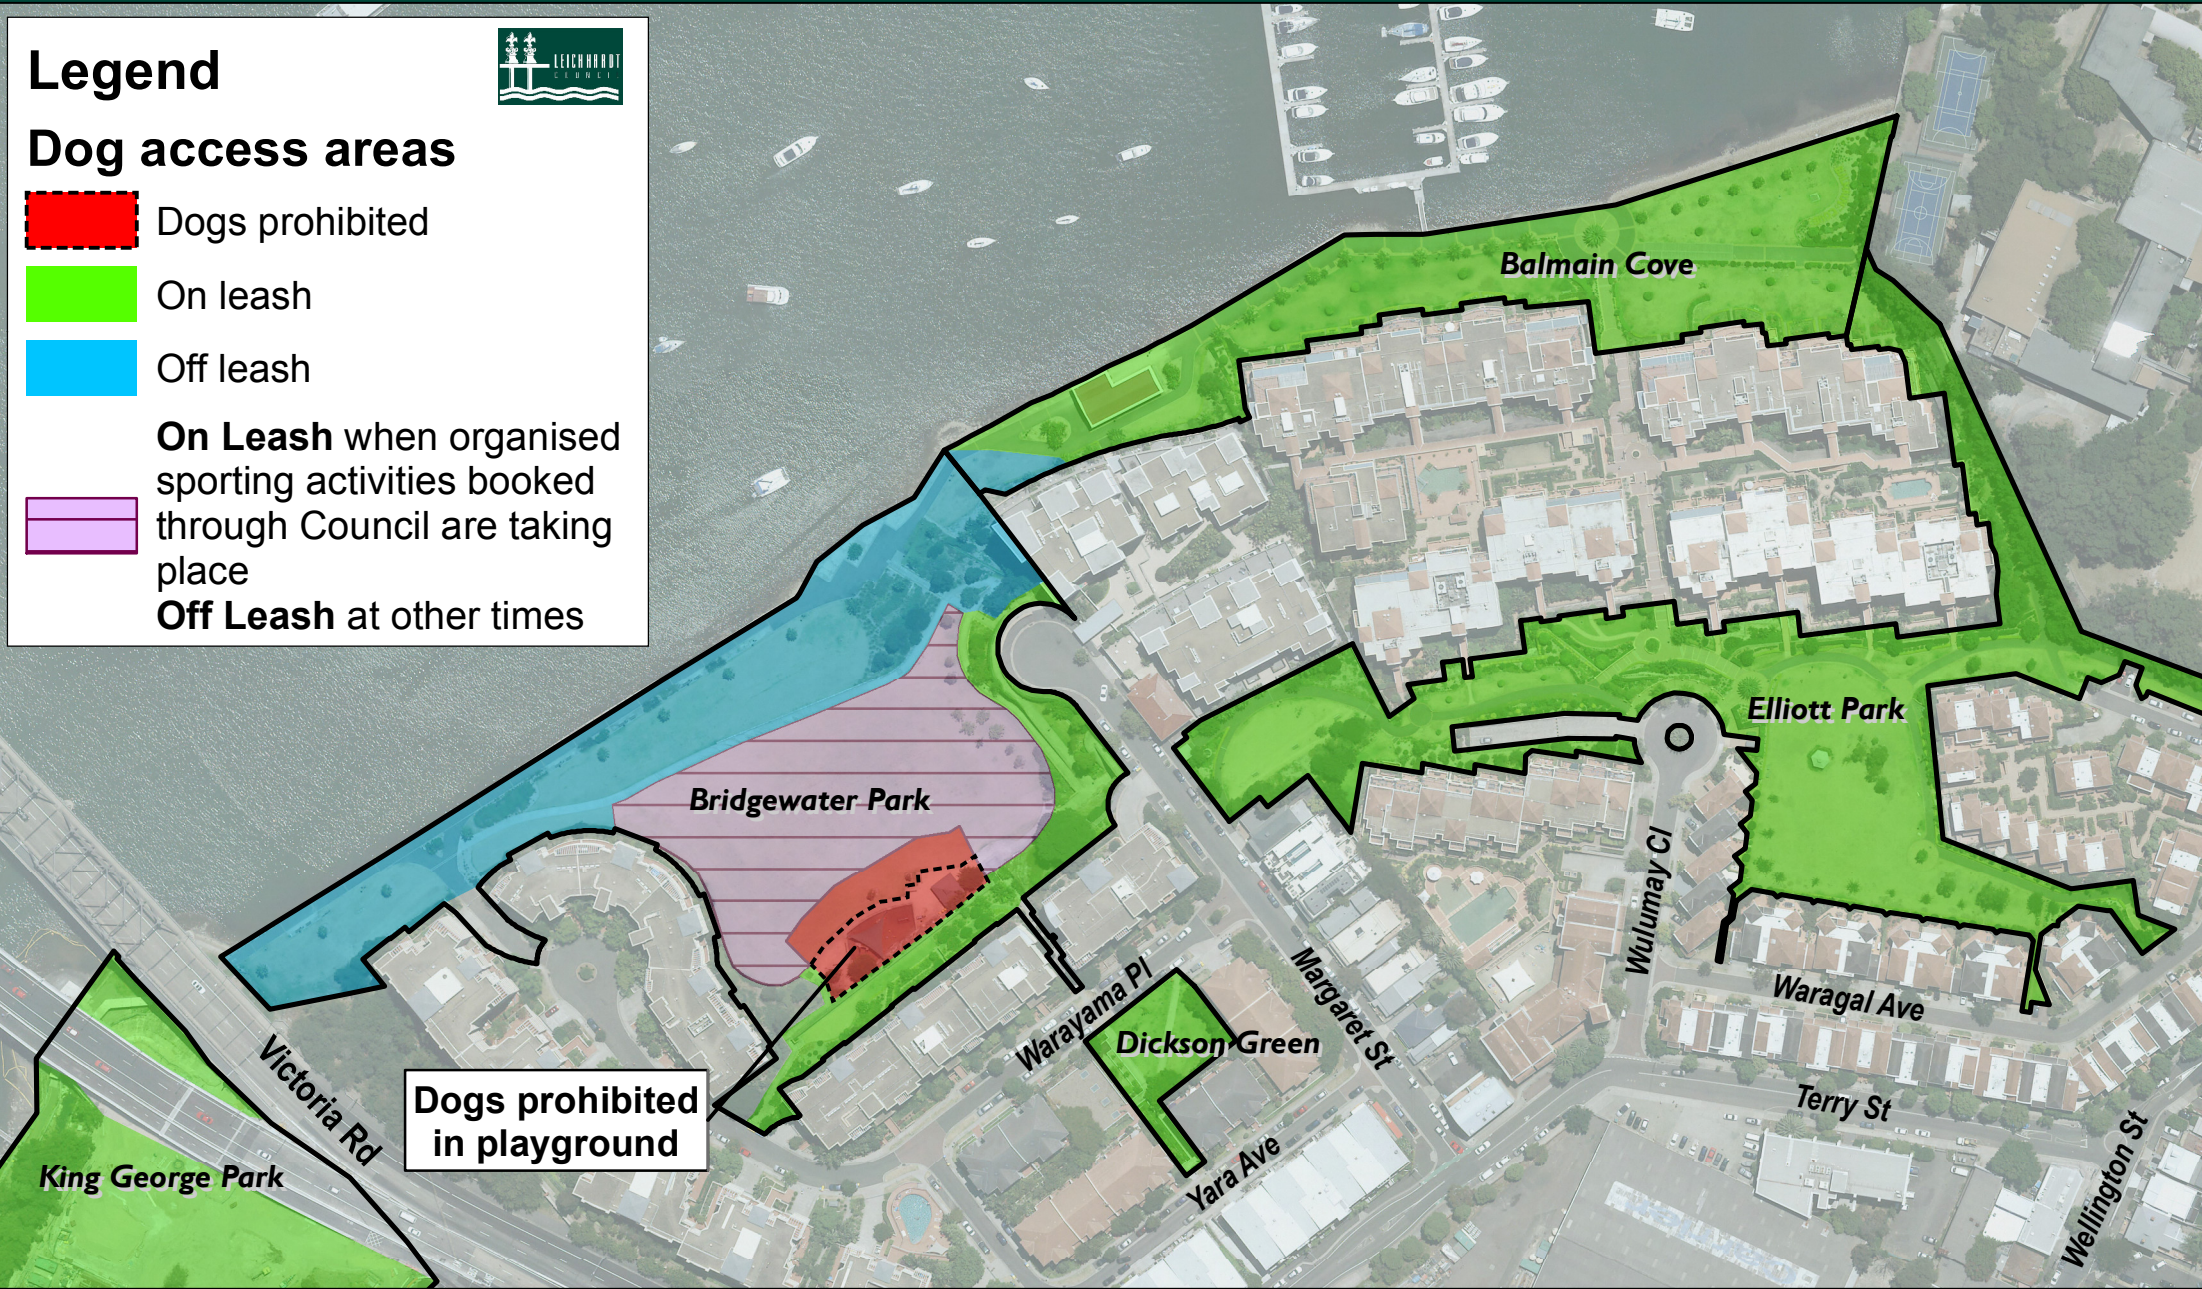

Bridgewater and Elliott Park, Balmain Cove

Companion Animal Access - Regulations

Legend

Dog access areas

-  Dogs prohibited
-  On leash
-  Off leash
-  On Leash when organised sporting activities booked through Council are taking place
-  Off Leash at other times

Dogs prohibited in playground