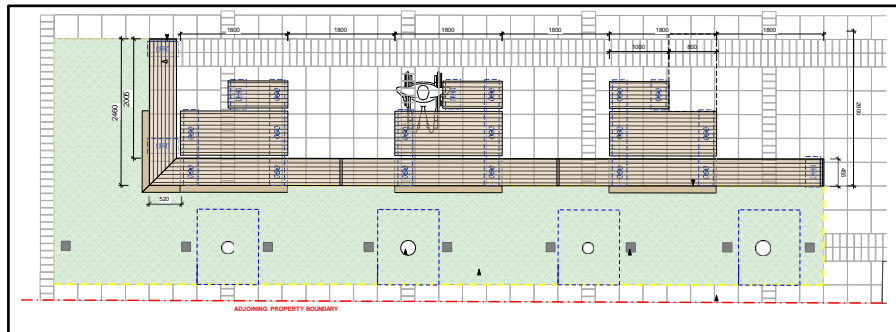

Peace Reserve