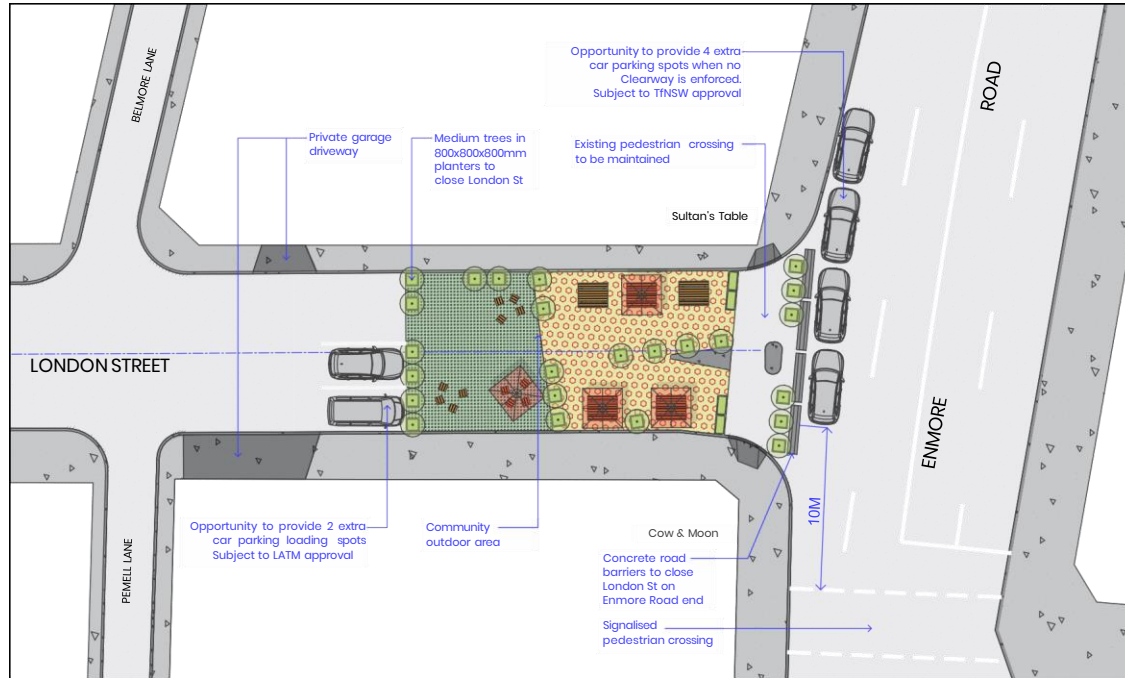

Projects at Planning Stage – London St Road Closure

- To be considered by Local Traffic Committee and Council.

- Estimated Construction Commencement: June 24

- Trial for 6 month: (July 24 - January 25)

London Street Road Closure Concept