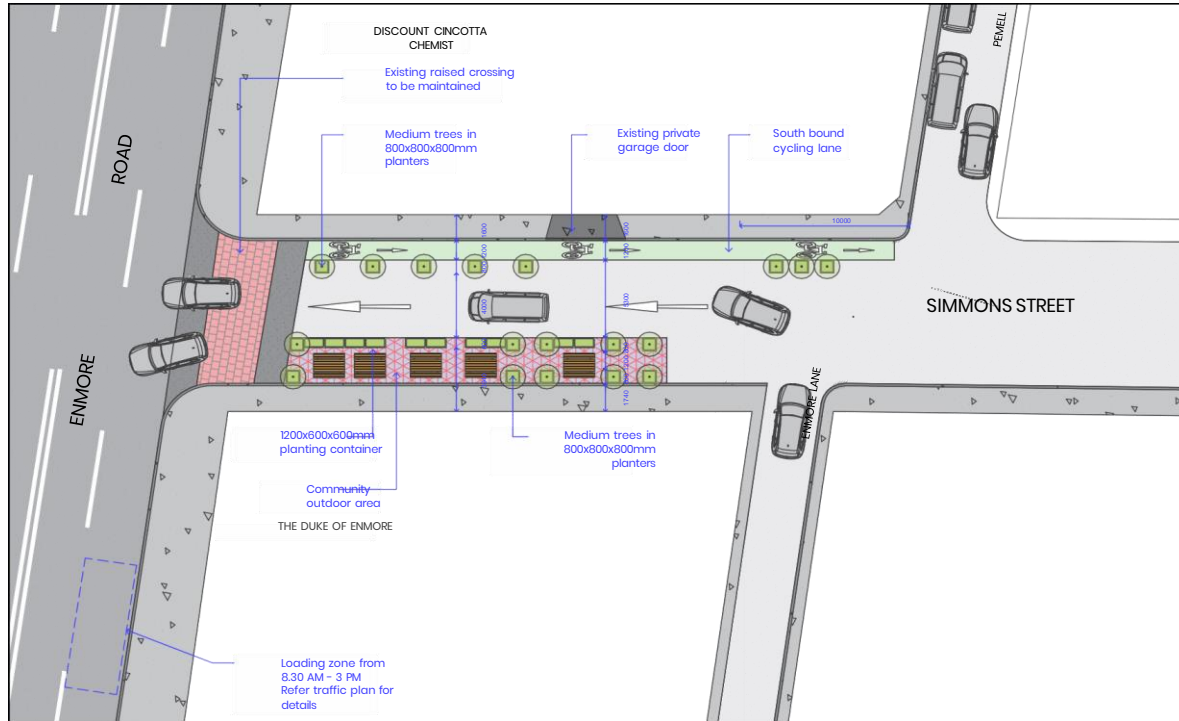

Projects at Planning Stage – Simmons St half Road Closure

Simmons Street Road Closure Concept

- To be considered by Local Traffic Committee and Council.
- Estimated Construction Commencement: June 24
- Trial for 6 month: (July 24 - January 25)