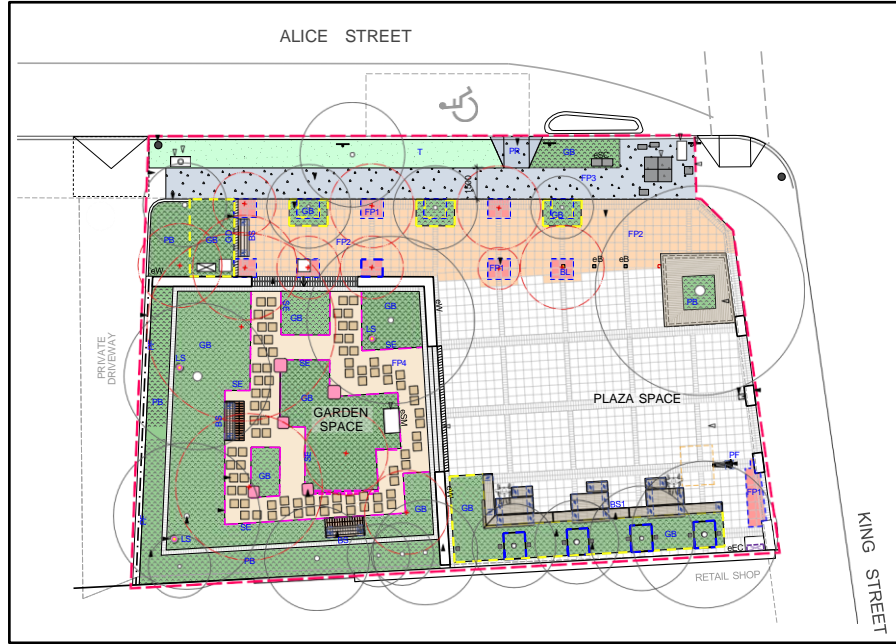

Projects at Planning Stage – Peace Reserve Upgrade

Estimated Construction Commencement: May 2024