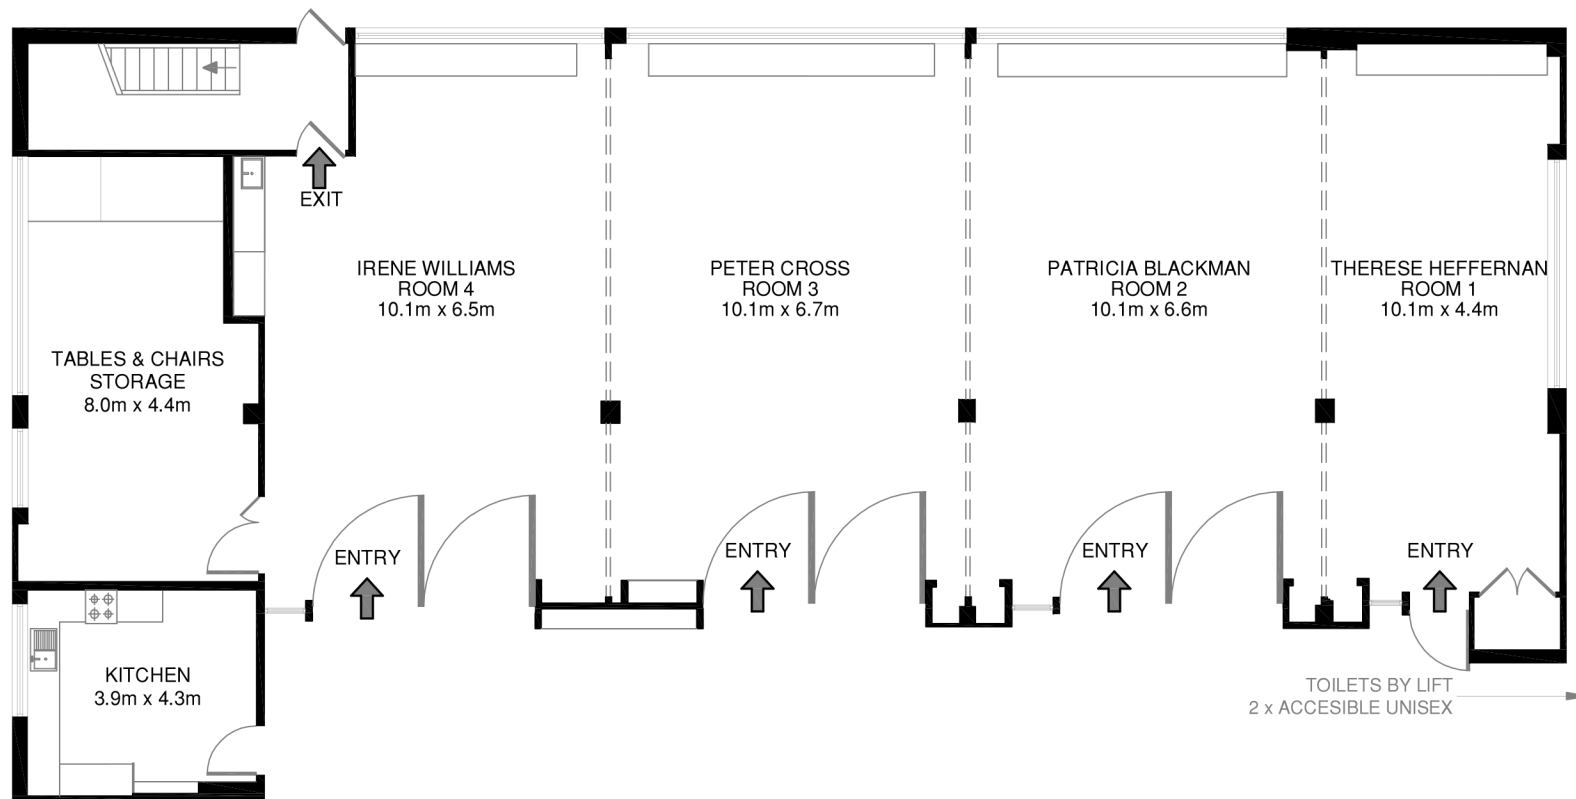

# ASHFIELD ACTIVITY ROOMS

INNER WEST