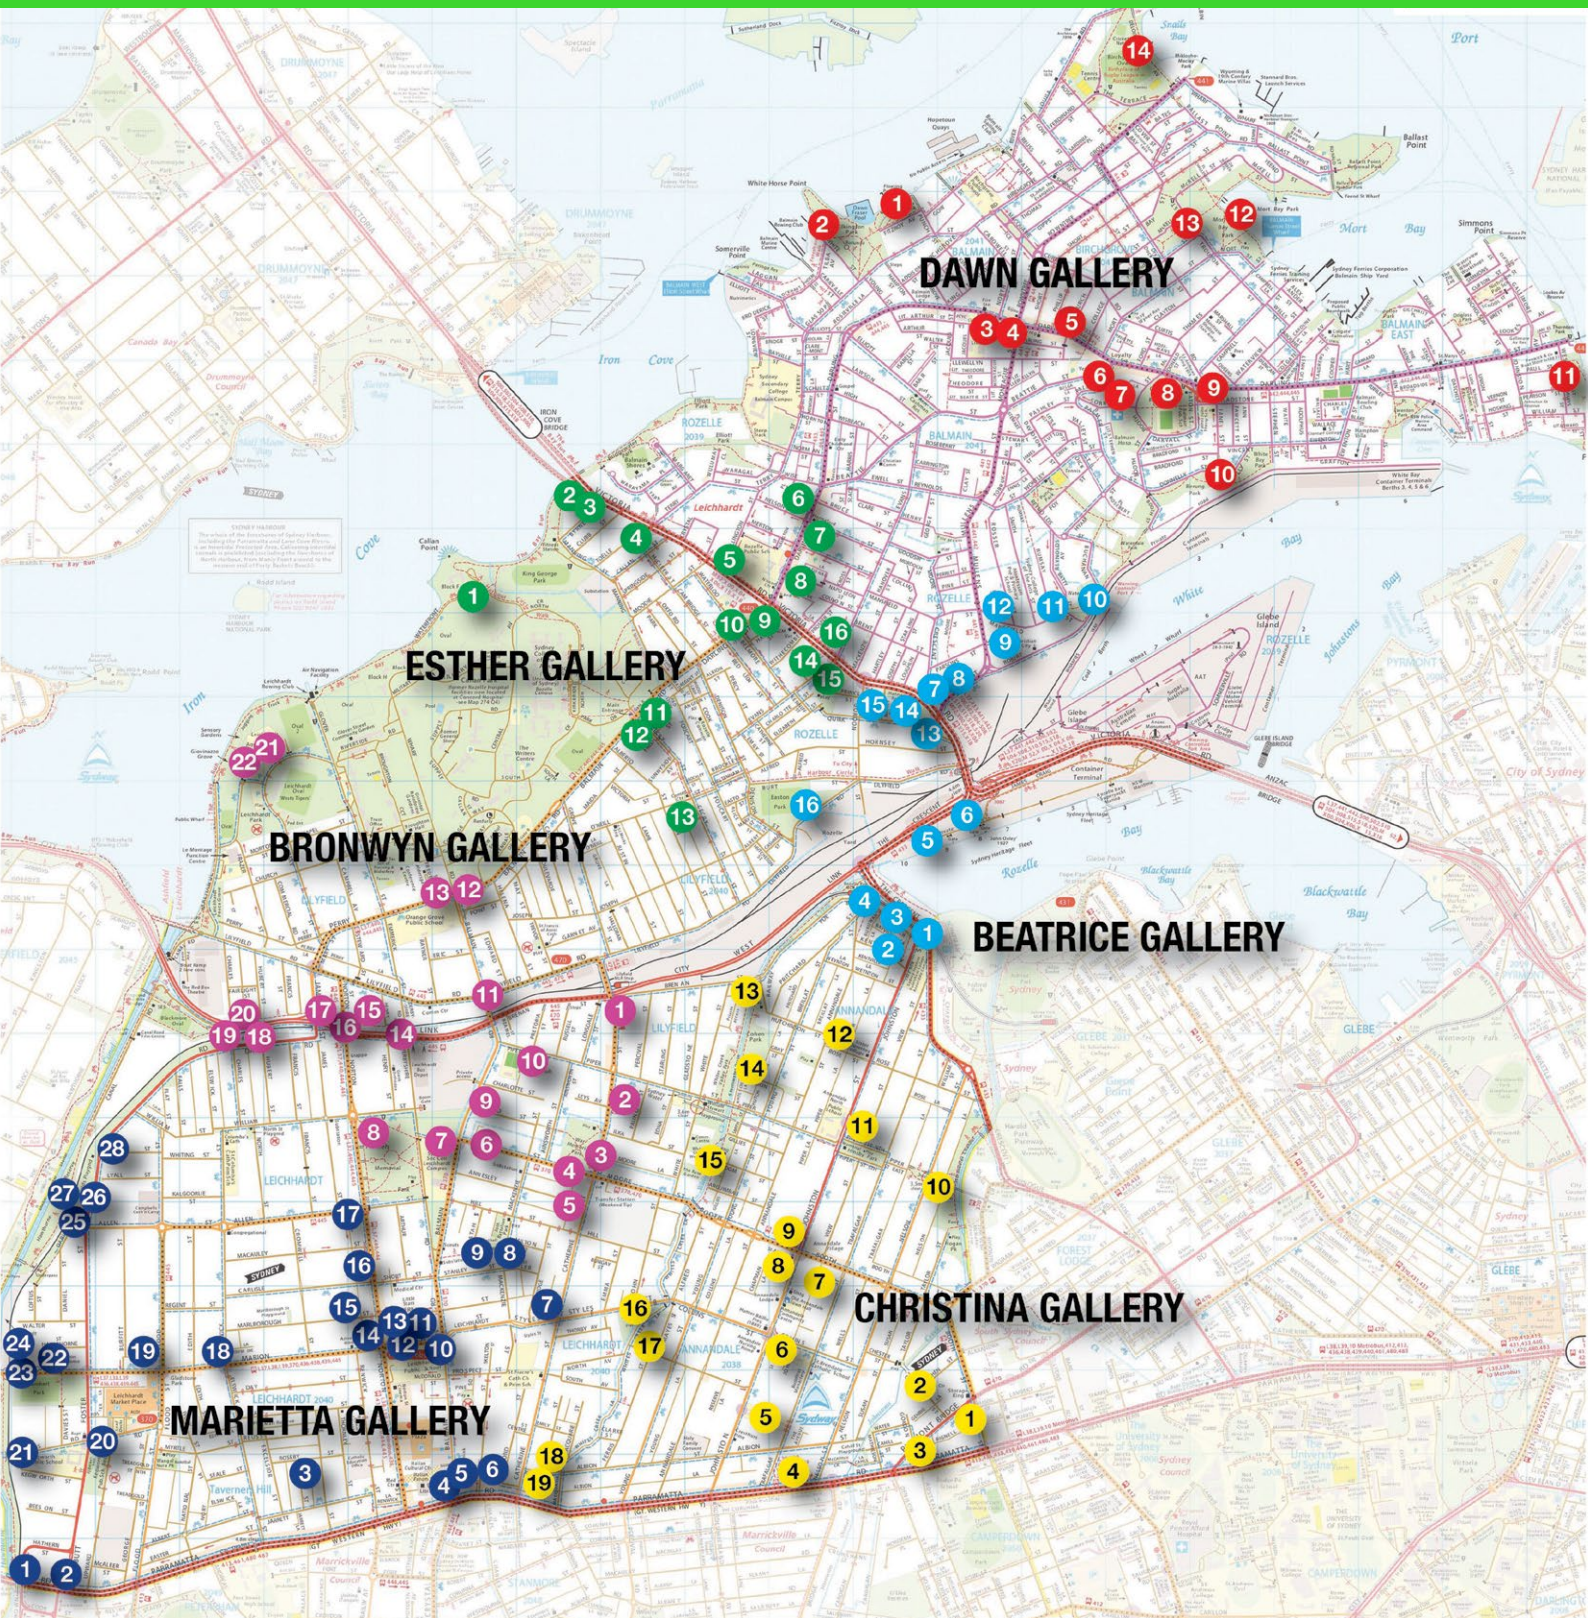

# PUBLIC ART MAP

**DISCOVER A  
WORLD OF  
CREATIVITY  
AT YOUR OWN  
DOORSTEP**

Weavings of Light and Life – Bronwyn Bancroft

Follow the Public Art Map and discover a world of creativity at your doorstep. Public art makes a valuable contribution to an enlivened and vibrant locality, by complementing and building on the unique qualities of our streetscapes and town centres.

# PUBLIC ART MAP

INNER WEST COUNCIL

## BEATRICE GALLERY

- 1 Johnston St & The Crescent, Annandale  
Guerrilla Gardeners - Troll sculpture
- 2 Johnston St & The Crescent, Annandale  
Angela Cranston © 2011 **I/O**
- 3 The Crescent (near Johnston St), Annandale  
Historic mural by Rodney Monks  
and local community. Commissioned  
1980/ repainted '04 © 2004
- 4 Buruwan Park, Bayview Crescent,  
Annandale (under the Rozelle Light Rail stop)  
Mural commissioned by LMC  
by Soraya Abidin © 2011
- 5 James Craig Road and The Crescent, Rozelle  
Lina Zainal © 2013 **I/O**
- 6 Victoria Rd & City West Link, Rozelle  
Cecily Black © 2009 **I/O**
- 7 The Crescent & Robert St, Rozelle  
Dan White © 2012 **I/O**
- 8 14 Robert St, Rozelle  
Sculptural fence by Michael Snape  
*Balmain Traffic Song* © 1999
- 9 176 Mullens St, Rozelle  
Debbie and Gillie Drummond © 2013 **W2W**
- 10 Cnr of Buchanan St and Robert St, Rozelle  
Commissioned by IWC for the  
10th anniversary of the Wall2Wall Mural  
competition Matt Adnate © (2016)
- 11 Mansfield St, Rozelle  
Helen Proctor © 2012 **W2W**
- 12 172 Mullens St, Rozelle  
Thomas Thorby-Lister © 2012 **W2W**
- 13 Victoria Road, Rozelle  
(nearest cross St – Graham St)  
Neil Tomkins (Birdhat) © 2014 **W2W**
- 14 Quirk St, Rozelle  
Reynaldo Alejandro Martinez Mojica  
(Peque) © 2014 **W2W**
- 15 Victoria Rd & Gordon St, Rozelle  
Hannah Cadogan © 2011 **I/O**
- 16 Easton Park, Lilyfield Rd, Rozelle  
Sheo White © 2010 **W2W**