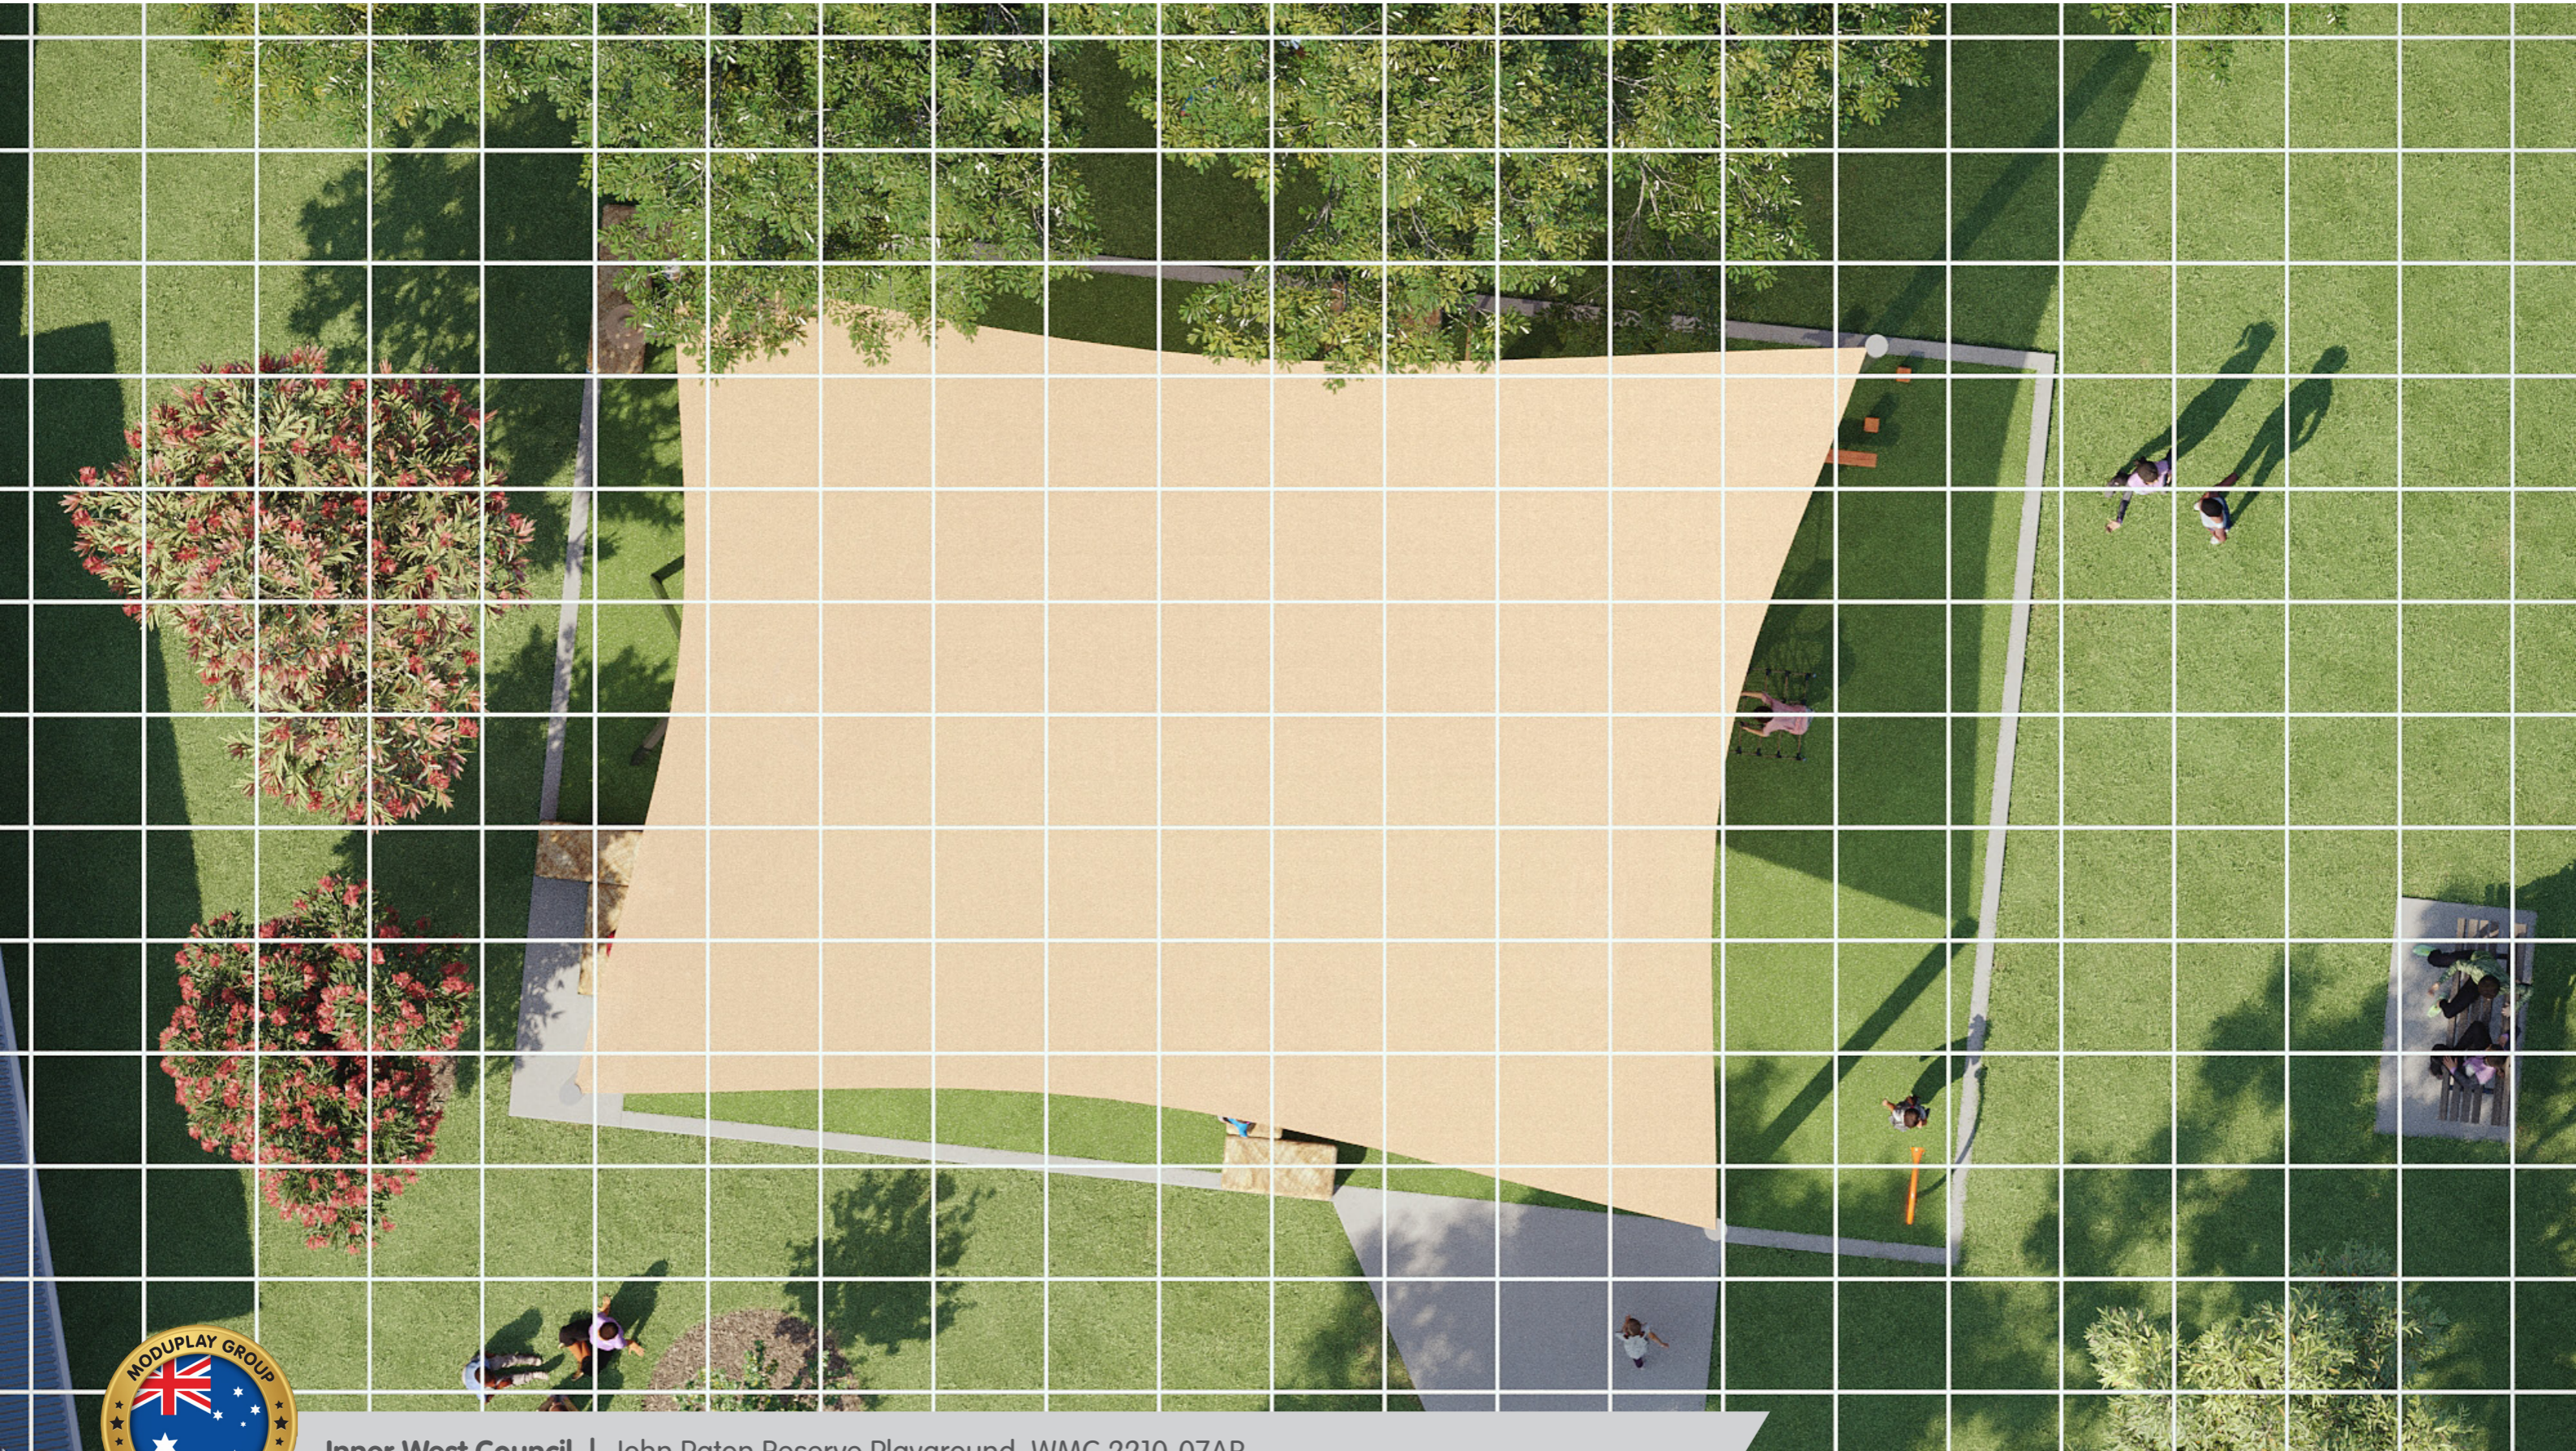

Inner West Council | John Paton Reserve Playground, WMC 2210-07AR

Inner West Council | John Paton Reserve Playground, WMC 2210-07AR