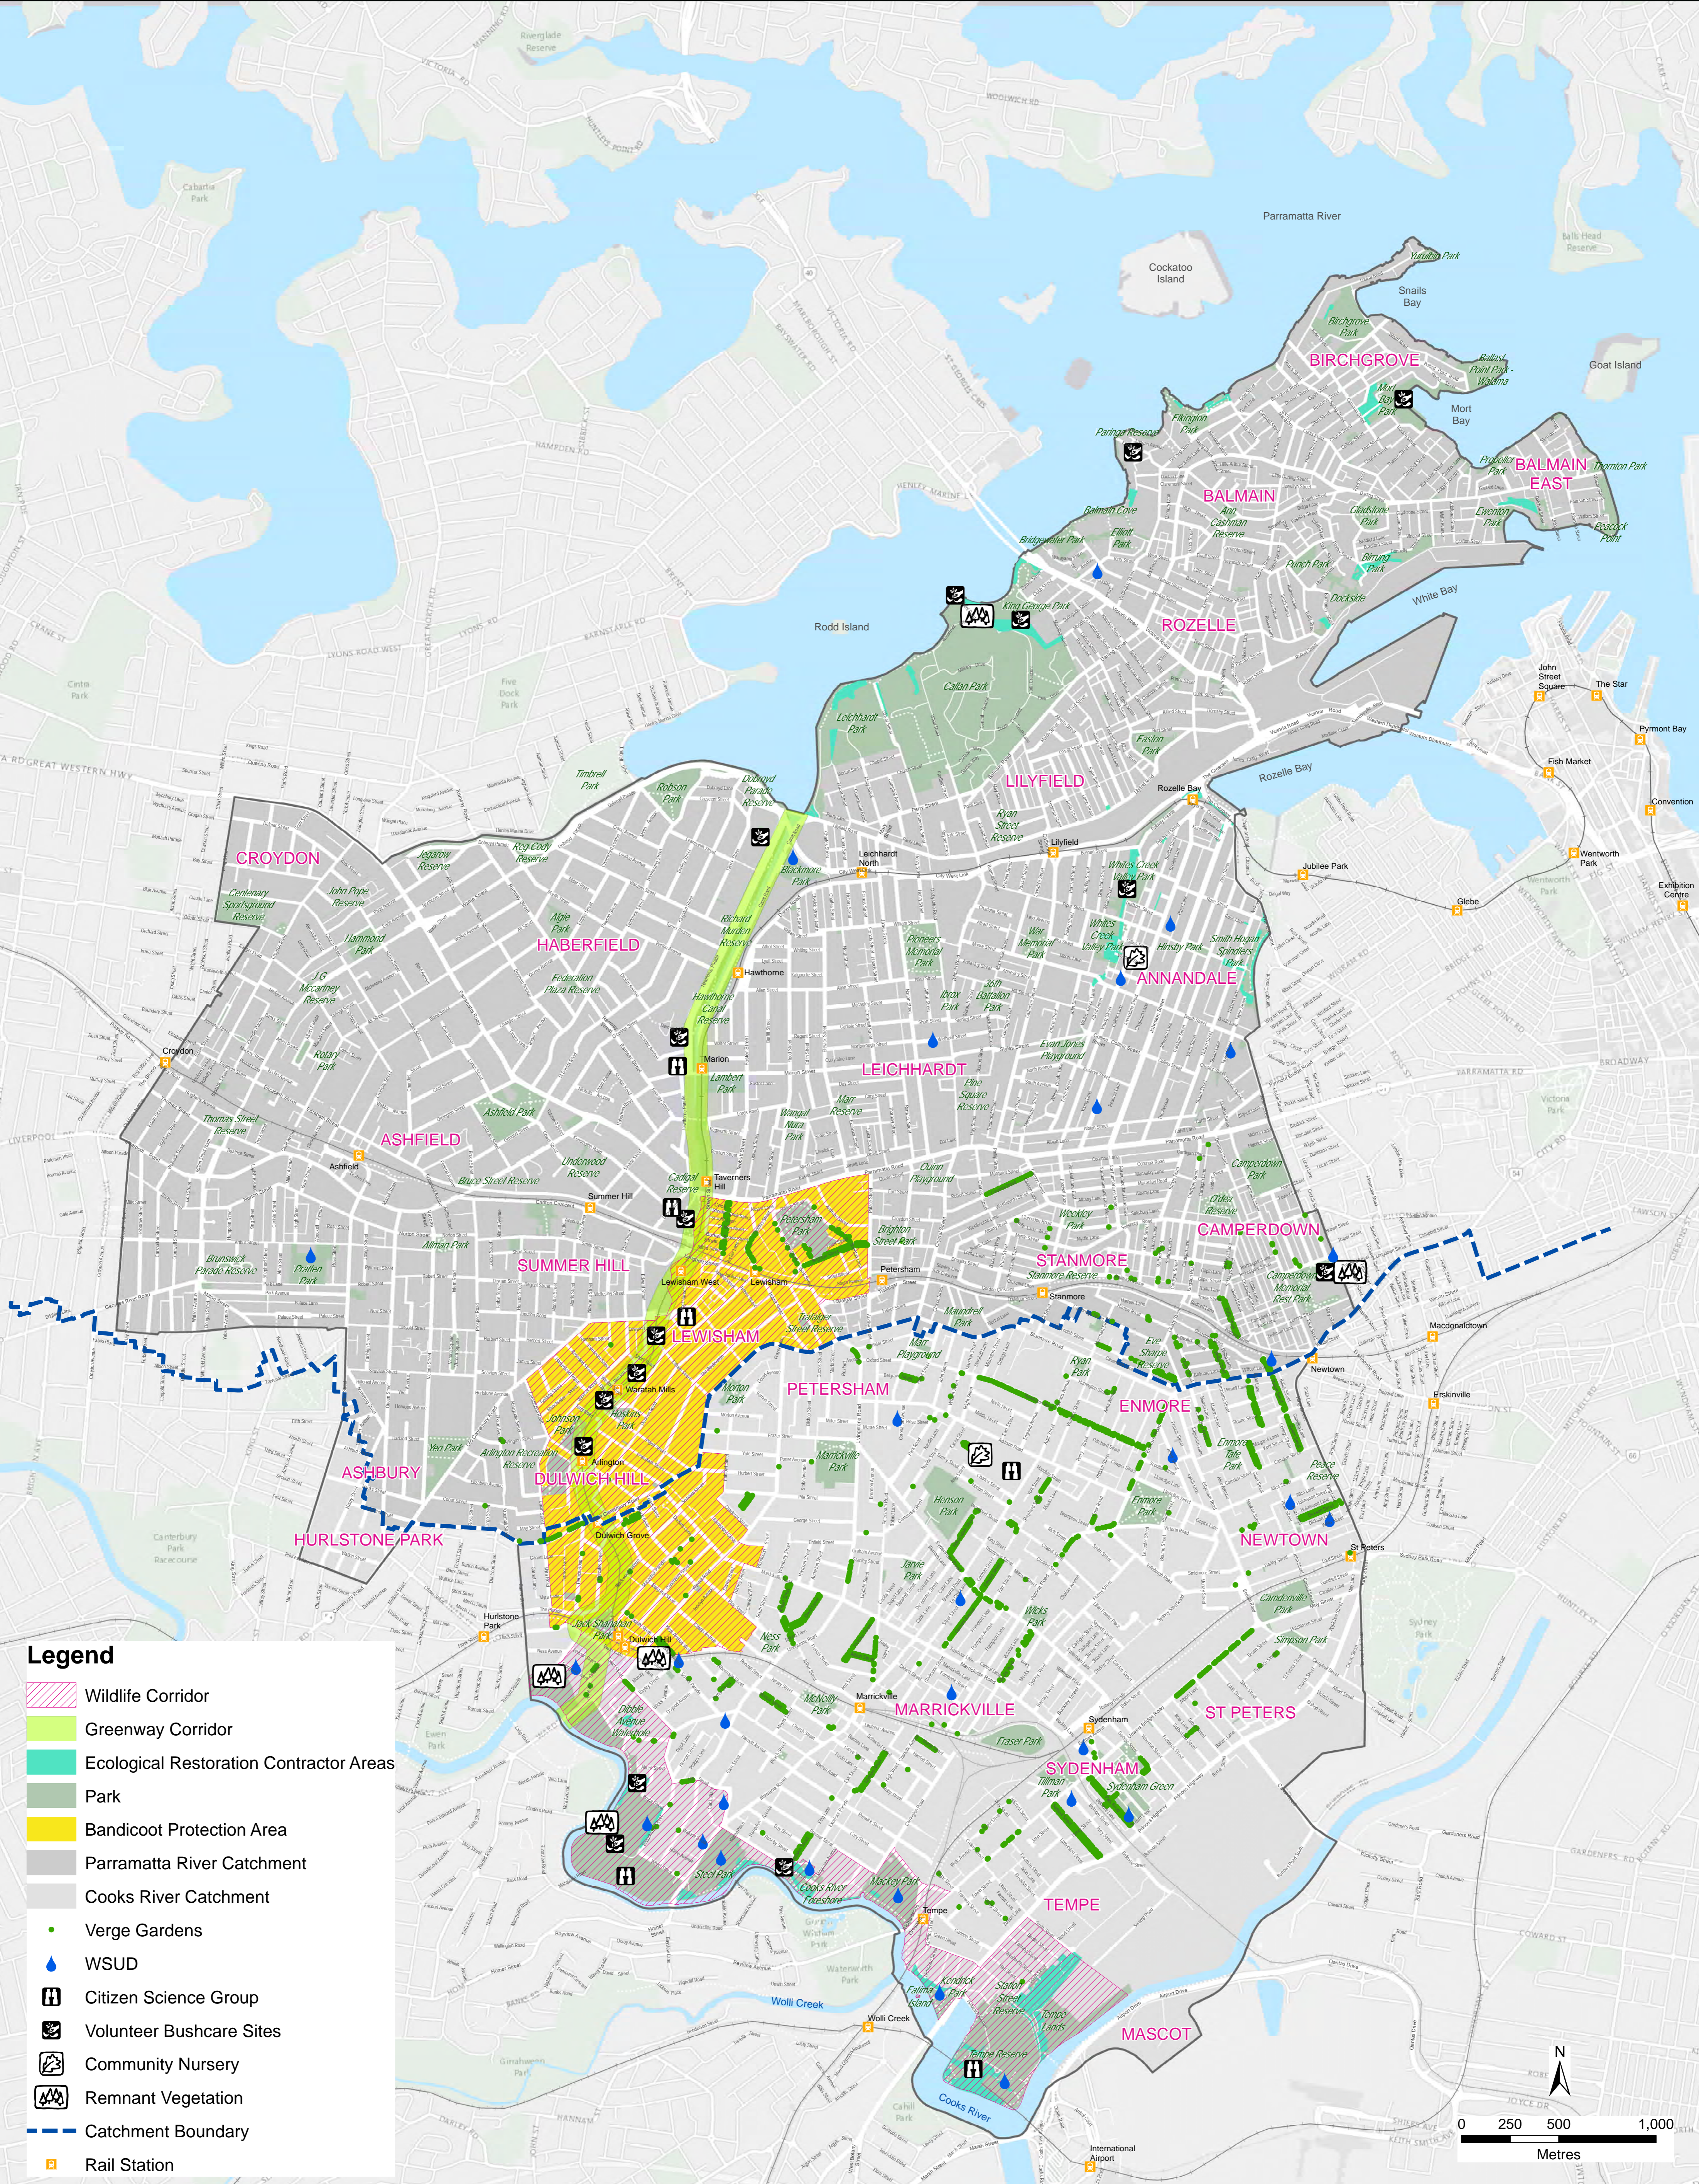

URBAN ECOLOGY IN THE INNER WEST

Legend

- Wildlife Corridor
- Greenway Corridor
- Ecological Restoration Contractor Areas
- Park
- Bandicoot Protection Area
- Parramatta River Catchment
- Cocks River Catchment
- Verge Gardens
- WSUD
- Citizen Science Group
- Volunteer Bushcare Sites
- Community Nursery
- Remnant Vegetation
- Catchment Boundary
- Rail Station